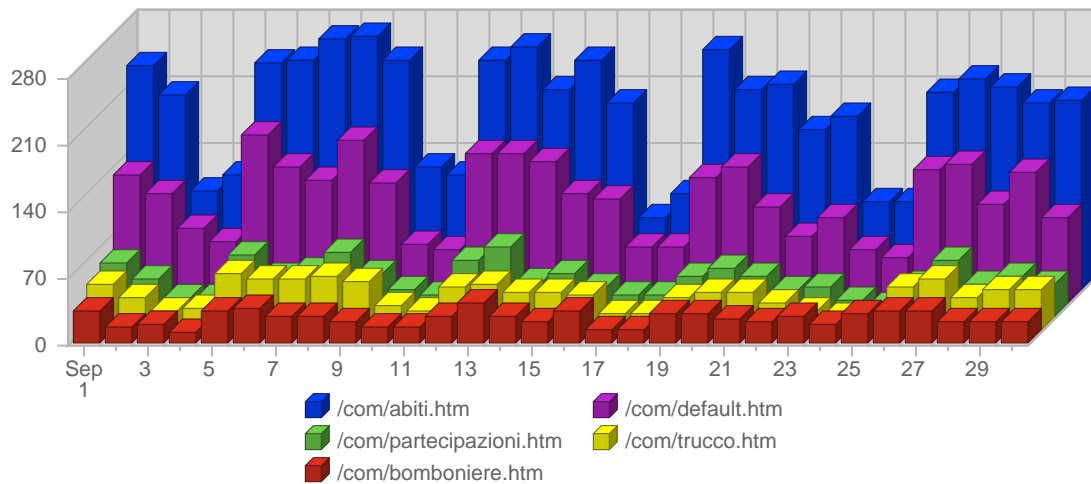

Pages Reports Pages

Report Description

Report Description: Pages visitors viewed during the month of September 2005
 Report Range: Month of September 2005
 Report Scope: Historical Data
 List Size: 17 of 17

Breakdown

#	Title	Total Page Views	Average Page Views Historically	Change	Percent of Page Views
1.	/com/abiti.htm	5,734	-	+2,361 ▲	34,56%
2.	/com/default.htm	3,319	-	+853 ▲	20,00%
3.	/com/partecipazioni.htm	1,163	-	+328 ▲	7,01%
4.	/com/trucco.htm	1,076	-	+145 ▲	6,49%
5.	/com/bomboniere.htm	771	-	+217 ▲	4,65%
6.	/com/gioielli.htm	705	-	+86 ▲	4,25%
7.	/com/fiori.htm	699	-	+191 ▲	4,21%
8.	/com/ricevimenti.htm	576	-	+186 ▲	3,47%
9.	/com/foto.htm	545	-	+118 ▲	3,29%
10.	/com/musica.htm	464	-	+74 ▲	2,80%
11.	/com/auto.htm	422	-	+127 ▲	2,54%
12.	/com/viaggi.htm	224	-	+20 ▲	1,35%
13.	/com/liste_nozze.htm	214	-	+58 ▲	1,29%
14.	/com/corredo.htm	211	-	+51 ▲	1,27%